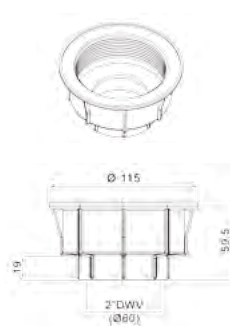

CORPO CANALINA SIFONE RIBASSATO

Only floor drain, low version
Uniquement caniveaux, siphon abaissé

| | | |
|----------|----------|---------|
| CD-3-B1 | CD-3-B2 | 300 mm |
| CD-5-B1 | CD-5-B2 | 500 mm |
| CD-6-B1 | CD-6-B2 | 600 mm |
| CD-7-B1 | CD-7-B2 | 700 mm |
| CD-8-B1 | CD-8-B2 | 800 mm |
| CD-9-B1 | CD-9-B2 | 900 mm |
| CD-10-B1 | CD-10-B2 | 1000 mm |
| CD-12-B1 | CD-12-B2 | 1200 mm |

CORPO CANALINA SIFONE VERTICALE USCITA Ø50

Only floor drain, vertical drain Ø 50 outlet
Uniquement caniveaux, siphon verticale Ø50

| | |
|----------|---------|
| CD-3-V5 | 300 mm |
| CD-5-V5 | 500 mm |
| CD-6-V5 | 600 mm |
| CD-7-V5 | 700 mm |
| CD-8-V5 | 800 mm |
| CD-9-V5 | 900 mm |
| CD-10-V5 | 1000 mm |
| CD-12-V5 | 1200 mm |

CORPO CANALINA IMBUTO VERTICALE USCITA Ø50

Only floor drain, vertical funnel Ø 50 outlet
Uniquement caniveaux, funnel siphon verticale Ø50

| | |
|-----------|---------|
| CD-3-IV5 | 300 mm |
| CD-5-IV5 | 500 mm |
| CD-6-IV5 | 600 mm |
| CD-7-IV5 | 700 mm |
| CD-8-IV5 | 800 mm |
| CD-9-IV5 | 900 mm |
| CD-10-IV5 | 1000 mm |
| CD-12-IV5 | 1200 mm |