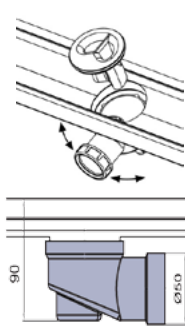

CORPO CANALINA PP SIFONE RIBASSATO USCITA Ø50
Only PP floor drain, low version drain Ø 50 outlet
Uniquement PP caniveaux, siphon abaissé

- **CDP-6-B2** 600 mm
- **CDP-7-B2** 700 mm
- **CDP-8-B2** 800 mm
- **CDP-9-B2** 900 mm