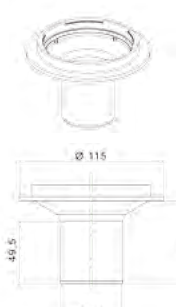

CORPO CANALINA IMBUTO VERTICALE USCITA Ø50

Only floor drain, vertical funnel Ø 50 outlet
Uniquement caniveaux, funnel siphon verticale Ø50

CD-3-IV5	300 mm
CD-5-IV5	500 mm
CD-6-IV5	600 mm
CD-7-IV5	700 mm
CD-8-IV5	800 mm
CD-9-IV5	900 mm
CD-10-IV5	1000 mm
CD-12-IV5	1200 mm