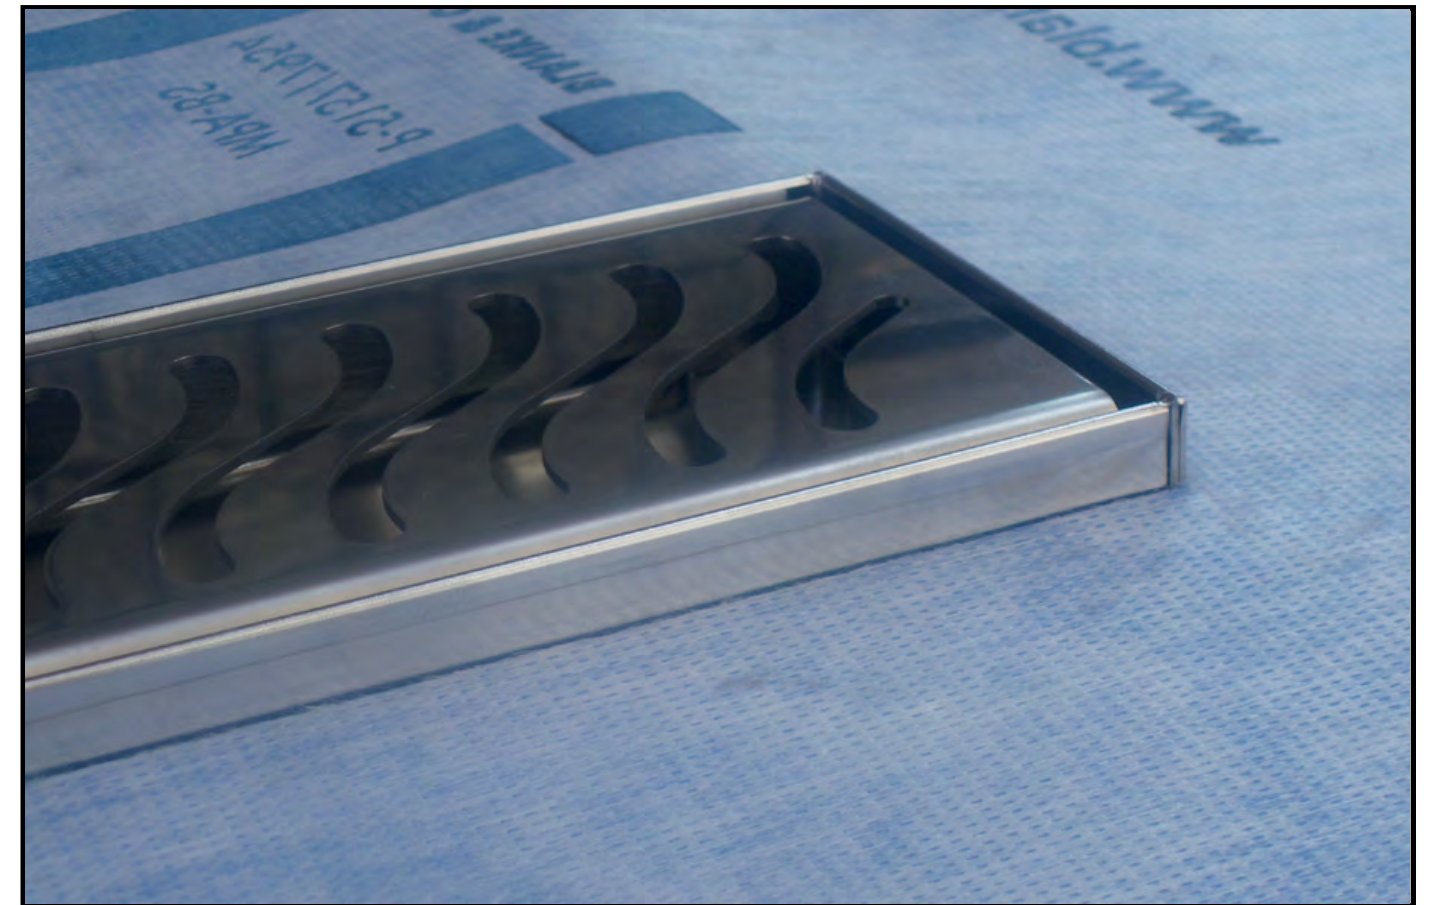

GUAINA IMPERMEABILE

WATERPROOF MEMBRANE - TAPIS IMPÈRMÈABLE