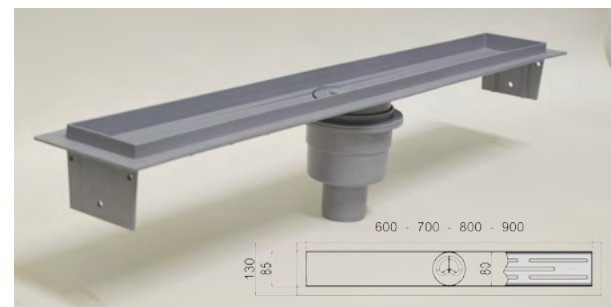

CORPO CANALINA PP SIFONE VERTICALE USCITA Ø50
Only PP floor drain, vertical drain Ø 50 outlet
Uniquement PP caniveaux, siphon verticale Ø50

- **CDP-6-V5** 600 mm
- **CDP-7-V5** 700 mm
- **CDP-8-V5** 800 mm
- **CDP-9-V5** 900 mm