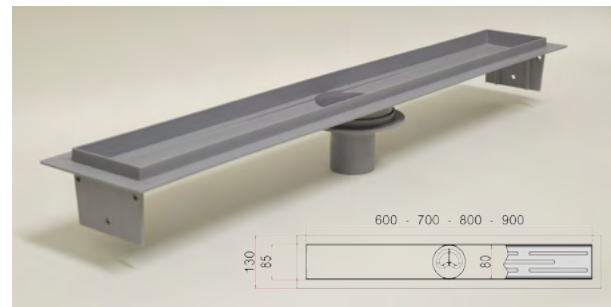

CORPO CANALINA PP IMBUTO VERTICALE USCITA Ø50
Only PP floor drain, vertical funnel Ø 50 outlet
Uniquement PP caniveaux, funnel siphon verticale Ø50

- **CDP-6-IV5** 600 mm
- **CDP-7-IV5** 700 mm
- **CDP-8-IV5** 800 mm
- **CDP-9-IV5** 900 mm