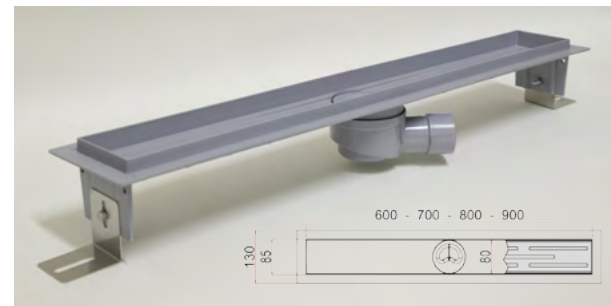

CORPO CANALINA PP SIFONE RIBASSATO USCITA Ø50
Only PP floor drain, low version drain Ø 50 outlet
Uniquement PP caniveaux, siphon abaissé

- **CDP-6-B2** 600 mm
- **CDP-7-B2** 700 mm
- **CDP-8-B2** 800 mm
- **CDP-9-B2** 900 mm