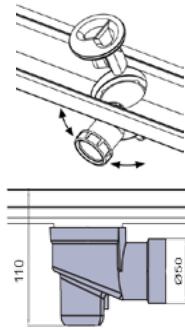

CANALINA DOCCIA "PRIME" IN POLIPROPILENE

PP FLOOR DRAIN "PRIME" - CANIVEAUX DE DOUCHE EN PP "PRIME"

CORPO CANALINA PP SIFONE STANDARD USCITA Ø50
Only PP floor drain, standard drain Ø outlet
Uniquement PP caniveaux, siphon standard

- **CDP-6-A2** 600 mm
- **CDP-7-A2** 700 mm
- **CDP-8-A2** 800 mm
- **CDP-9-A2** 900 mm