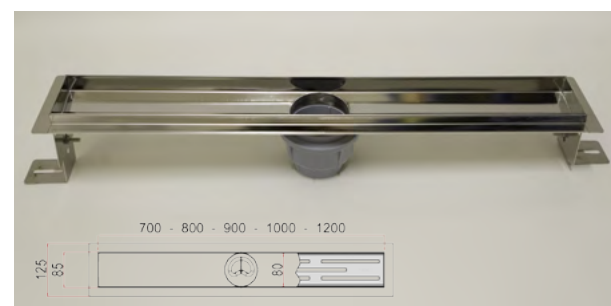

CORPO CANALINA SCARICO AMERICA USCITA Ø60I

Only floor drain, America discharge Ø 60 internal outlet
Uniquement caniveaux, Sortie américaine Ø 60 interne

CD-3-V6	300 mm
CD-5-V6	500 mm
CD-6-V6	600 mm
CD-7-V6	700 mm
CD-8-V6	800 mm
CD-9-V6	900 mm
CD-10-V6	1000 mm
CD-12-V6	1200 mm

GRIGLIE IN ACCIAIO INOX

STAINLESS STEEL GRID - *GRILLE EN INOX*

Solo griglia FUSION in acciaio inox

Only stainless steel grid FUSION
Seulement grille FUSION en inox

GR-043	300 mm
GR-045	500 mm
GR-046	600 mm
GR-047	700 mm
GR-048	800 mm
GR-049	900 mm
GR-0410	1000 mm
GR-0412	1200 mm

Solo griglia TESSERA in acciaio inox

Only stainless steel grid TESSERA
Seulement grille TESSERA en inox

GR-033	300 mm
GR-035	500 mm
GR-036	600 mm
GR-037	700 mm
GR-038	800 mm
GR-039	900 mm
GR-0310	1000 mm
GR-0312	1200 mm

Solo griglia LINEA in acciaio inox

Only stainless steel grid LINEA
Seulement grille LINEA en inox

GR-013	300 mm
GR-015	500 mm
GR-016	600 mm
GR-017	700 mm
GR-018	800 mm
GR-019	900 mm
GR-0110	1000 mm
GR-0112	1200 mm

Solo griglia GRAFFITI in acciaio inox

Only stainless steel grid GRAFFITI
Seulement grille GRAFFITI en inox

GR-023	300 mm
GR-025	500 mm
GR-026	600 mm
GR-027	700 mm
GR-028	800 mm
GR-029	900 mm
GR-0210	1000 mm
GR-0212	1200 mm

Solo griglia MINIMAL in acciaio inox

Only stainless steel grid MINIMAL
Seulement grille MINIMAL en inox

GR-063	300 mm
GR-065	500 mm
GR-066	600 mm
GR-067	700 mm
GR-068	800 mm
GR-069	900 mm
GR-0610	1000 mm
GR-0612	1200 mm