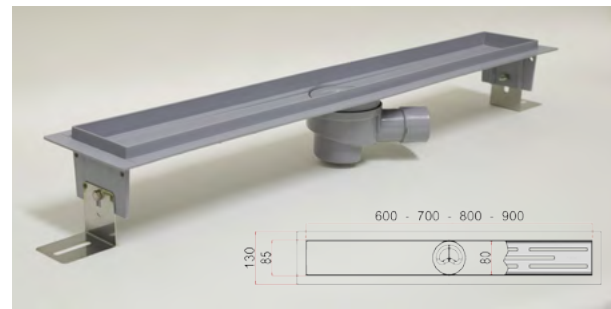

CANALINA DOCCIA "PRIME" IN POLIPROPILENE

PP FLOOR DRAIN "PRIME" - CANIVEAUX DE DOUCHE EN PP "PRIME"

CORPO CANALINA PP SIFONE STANDARD USCITA Ø50
Only PP floor drain, standard drain Ø outlet
Uniquement PP caniveaux, siphon standard

- **CDP-6-A2** 600 mm
- **CDP-7-A2** 700 mm
- **CDP-8-A2** 800 mm
- **CDP-9-A2** 900 mm